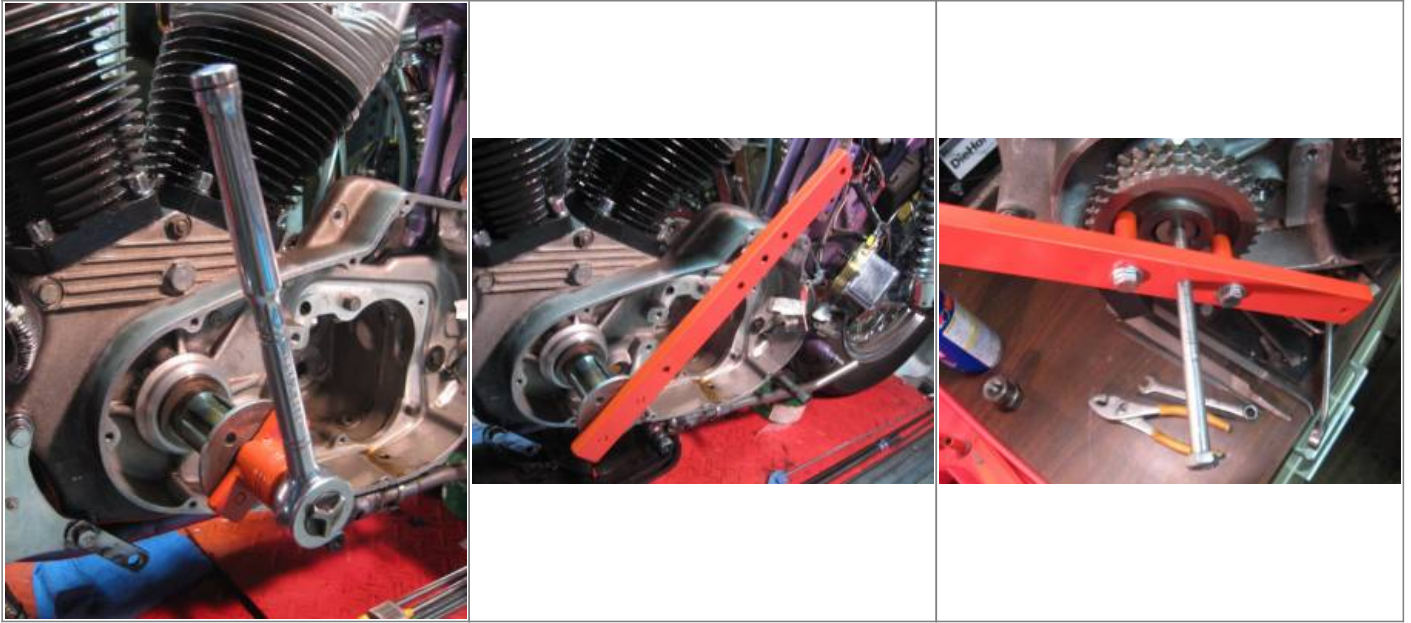

Table of Contents

REF: Tools - 134	1
Commercial (Primary Side) Tool Kit	1

[Go To Technical Menu](#)

REF: Tools - 134

Commercial (Primary Side) Tool Kit

Brand unknown, purchased by XLFORUM member JackPrice53 and displayed for here reference. ¹⁾