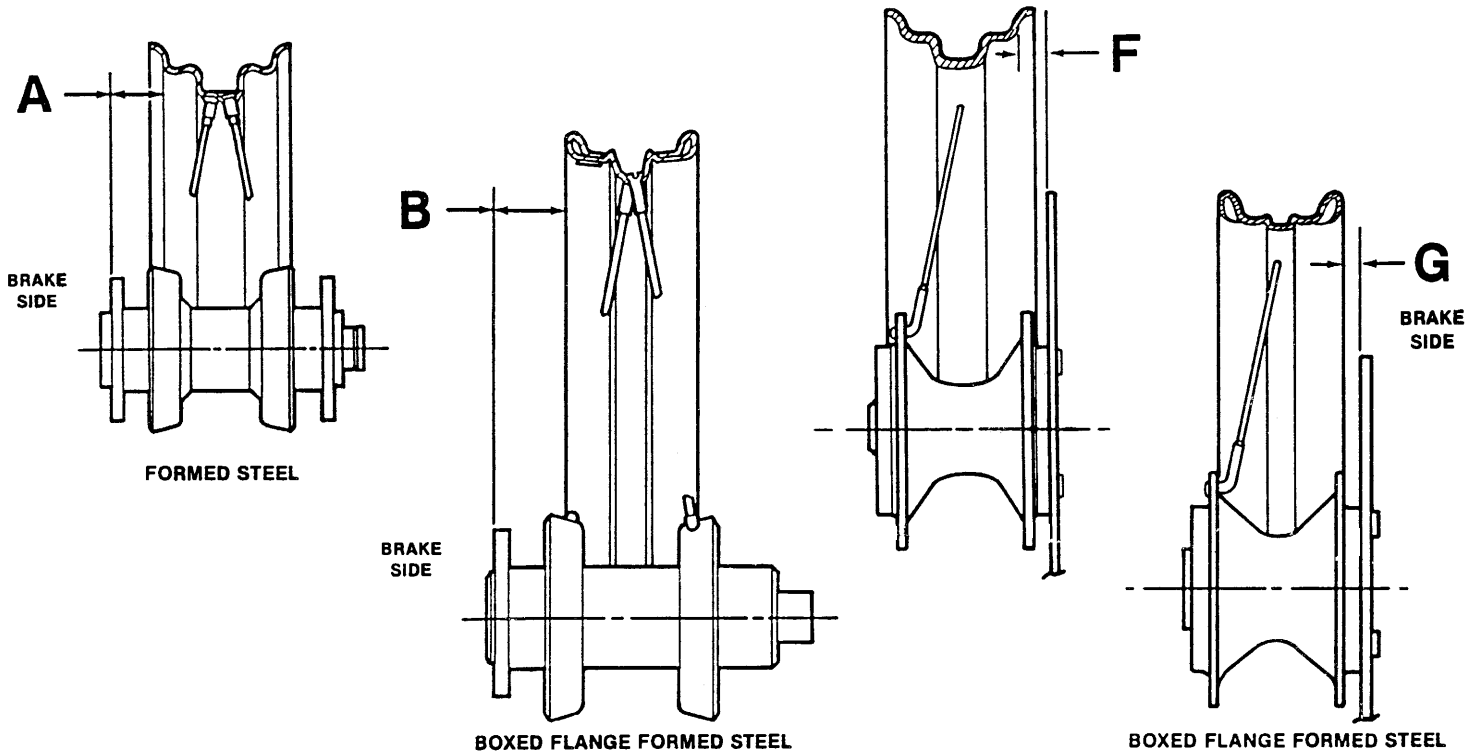

## RIM/HUB DIMENSION CHART

WHEEL ASSEMBLY	USED ON — YEAR	DRAWING @ .060"				
		A	C	D	E	F
40975-86	883 XLH; 1100 XLH; 1200 XLH — 86 to *: 16" rear . . . . .	.565				
43312-84	883; 1100; 1200 XLH — 84 to *: XL, XLS: 19" front . . . . .					.565
43321-79	XL; XLS — Late 79 to 83: 19" front . . . . .					.565
43341-78	XL; XLCH — 1978: 19" steel front . . . . .					.565
43351-78	XL; XLCH — 1978: 19" aluminum front . . . . .				.250	
43508-74	XLH; XLCH — 74-77: 19" aluminum front . . . . .				.250	
43509-73	XLH; XLCH — 73: 19" steel front . . . . .				.110	
43509-74	XLH; XLCH — 74-77: 19" steel front . . . . .				.250	
40988-70	XLCH — 70-78: 18" rear aluminum . . . . .			.600		
40989-70	XLH; XLCH — 70-77: 18" steel rear . . . . .		.740			
40991-70A	XLCH — 70-78; XLH — 73-78: 18" aluminum rear . . . . .			.600		